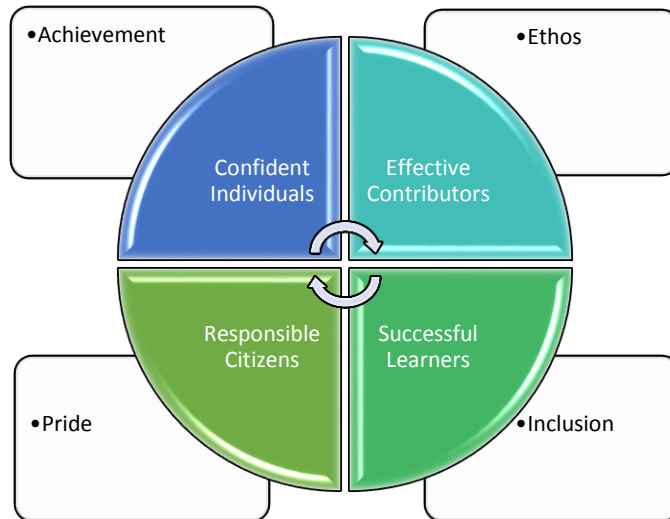

Forrester High School

Dress code policy

Tops:

- ✓ Forrester polo shirt (black or white)
- ✓ White school shirt
- ✓ Forrester sweatshirt
- ✓ Forrester cardigan
- ✓ Forrester V-neck pullover
- ✓ S1 – S5 Forrester black tie
- ✓ S6 Forrester green tie